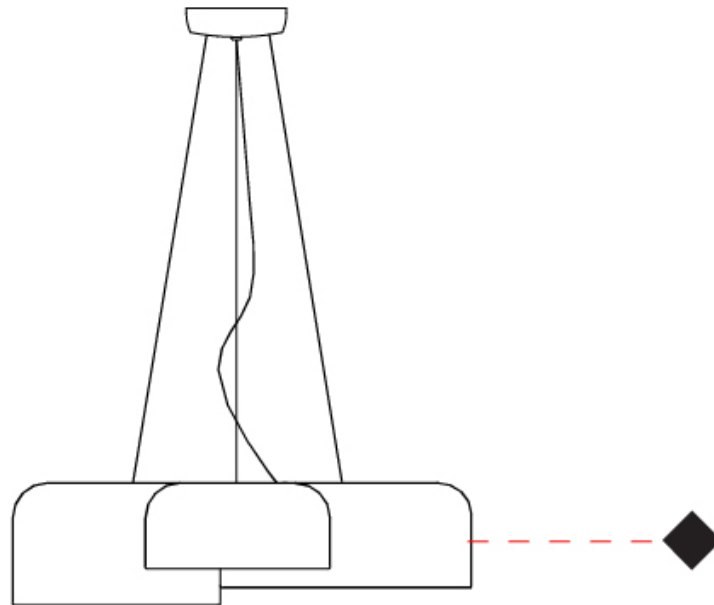

POT SUSPENSION

D111027-

PROJECT	_____
TYPE	_____
SPECIFIER	_____
QUANTITY	_____
DATE	_____

D