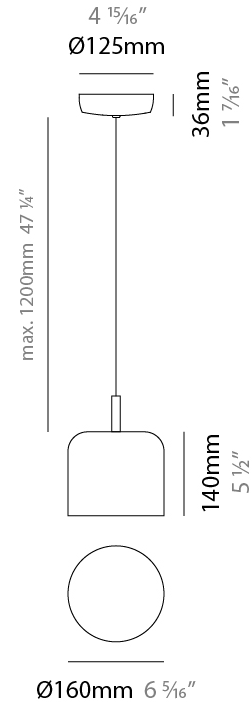

PROJECT
TYPE
SPECIFIER
QUANTITY
DATE

POT SUSPENSION

D111023-

base number Finish
Options

1. To build a product code in our configurator select the specify button on the base model # product page
2. To build a manual product code on this datasheet choose from the options listed below in blue font and add the suffix to the base model #

GENERAL

Series: Pot
Partner: Ole
Division: Design
Installation: Suspension
Product Type: Pendant
Mounting Location: Ceiling
Light Distribution: Direct

PHYSICAL

Shape: Dome
Diameter (mm): 160
Diameter (in): 6 ⁵/₁₆
Height (mm): 140
Height (in): 5 ¹/₂
Max. Overall Height (mm): 1340
Max. Overall Height (in): 52 ³/₄
Weight (kg): 1
Weight (lbs): 2.2
Diffuser: Acrylic - Satin
Fixture Finish: WHI / BLK / SND / OLV / TER
Fixture Material: Metal
Cable Details: 1200mm Cable

ELECTRICAL

Number of Lamps: 1
Lamp Type: LED Retrofit
Lamp Shape: A15
Bulb Included: Bulb Not Included
Max. Wattage Per Lamp (W): 5
Lamp Base: E26
Input Voltage (V): 120
Upon Request: 277Vac / GU24

LED

OPTICAL

RATINGS AND CERTIFICATIONS

Certified By: Certified for North American Standards
IP rating: IP20